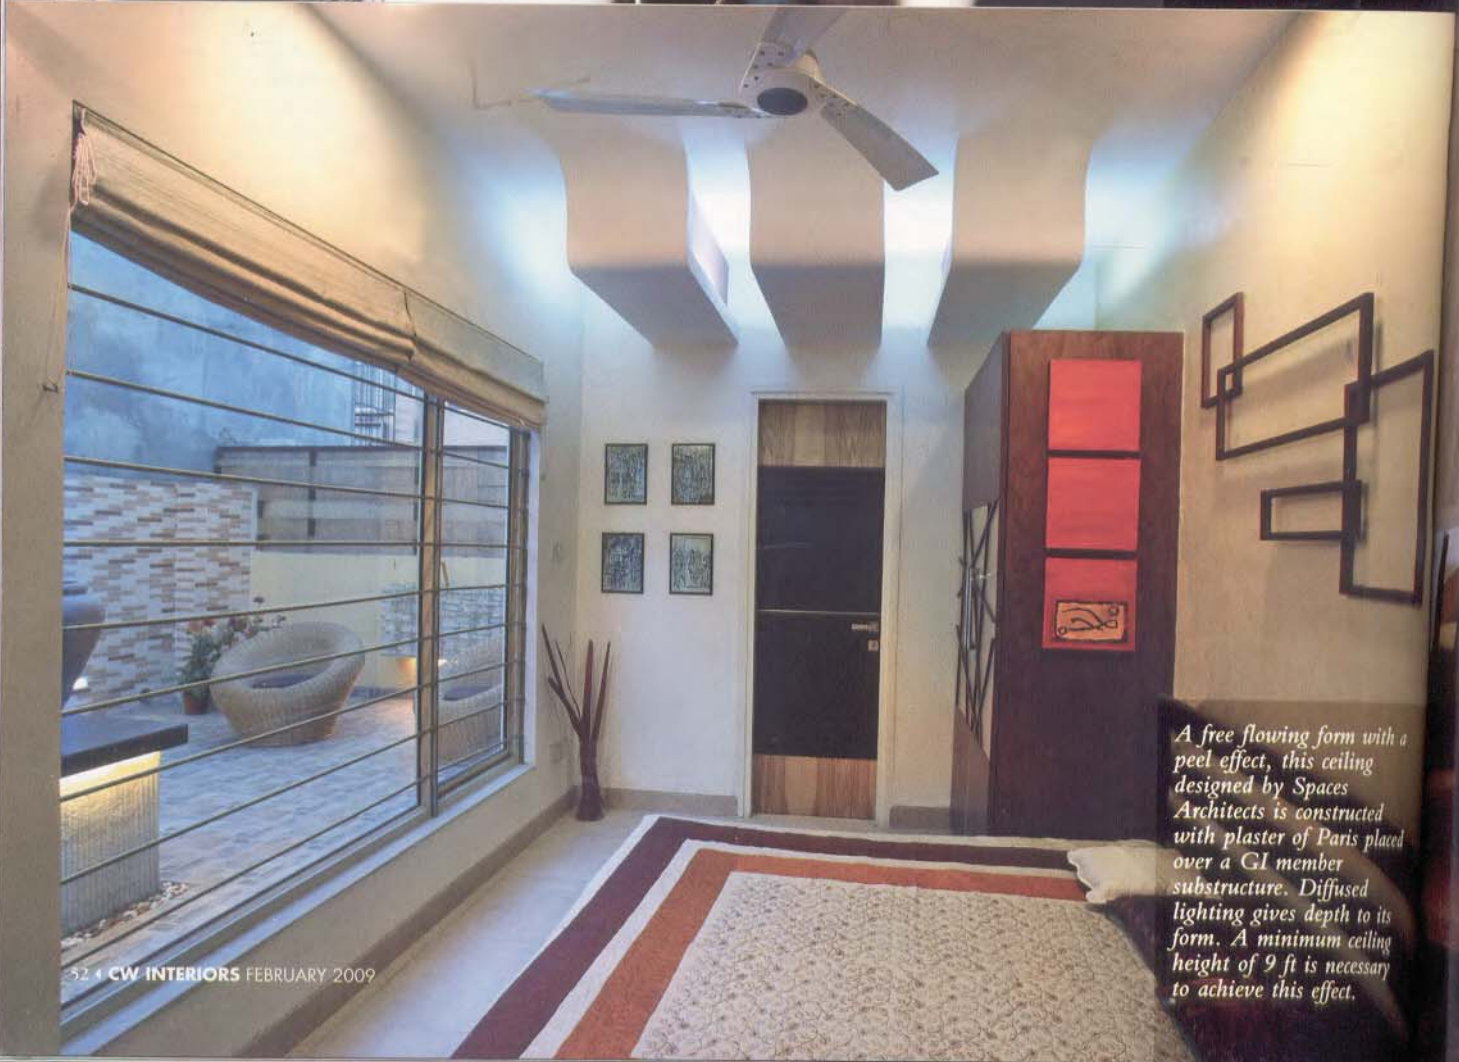

# UP AND ABOVE

Superlative ceiling designs  
that will make you look up for more.

*Resembling the crosssection of an aircraft, the elliptical lounge of Silver Tube restaurant in Bengaluru designed by Planet 3 Studios, is constructed out of hollow sections of tubular steel with a galvanised sheet forming the ceiling skin. It is clad with soft, faux leather quilting on the inside and straddles a terrace furnished with conventional seating and relaxed, lounge beds. Effect lights create psychedelic patterns on the ceiling and walls.*

Rich, wood veneer cladding in this ceiling at Club LN designed by Planet 3 Studios, evokes the nostalgic charm of the colonial clubs of yore. But contemporary rendering in the form of undulating, wave-like beams, blurs the boundaries between the ceiling and the walls, to create a cosy cavern. This space sculpting from the walls to the ceiling with glass-wool insulated, veneer-clad beams makes this environment acoustically superior. The asymmetrical wave forms scatter and spread sound, to ensure optimal reverberation and elimination of high and low pockets.